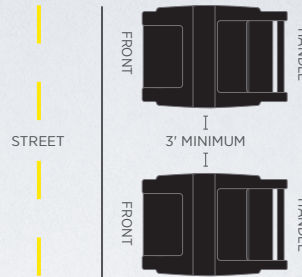

CURBSIDE CONTAINER PLACEMENT GUIDE

Place containers at the curb by 7:00 AM on your pickup day.

PROPER CONTAINER PLACEMENT

Put containers on a hard, level surface clear of obstructions such as snow, landscaping, mailboxes, and utility poles. Do not block the sidewalk.