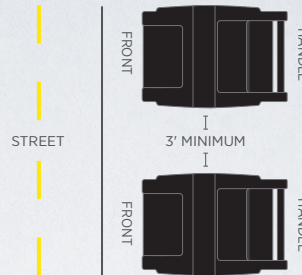

CURBSIDE CONTAINER PLACEMENT GUIDE

Place containers at the curb by 7:00 AM on your pickup day.

PROPER CONTAINER PLACEMENT

Put containers on a hard, level surface clear of obstructions such as snow, landscaping, mailboxes, and utility poles. Do not block the sidewalk.